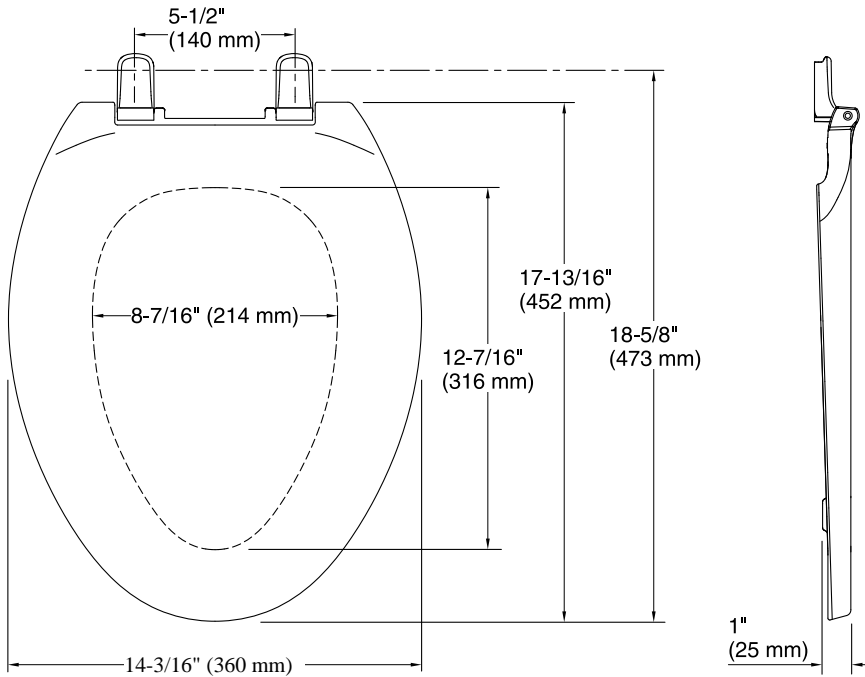

**Technical Information**

All product dimensions are nominal.

Seat shape type: Elongated  
Seat front type: Closed-front  
Seat-mounting holes: 5-1/2" (140 mm)

**Notes**

Install this product according to the installation guide.